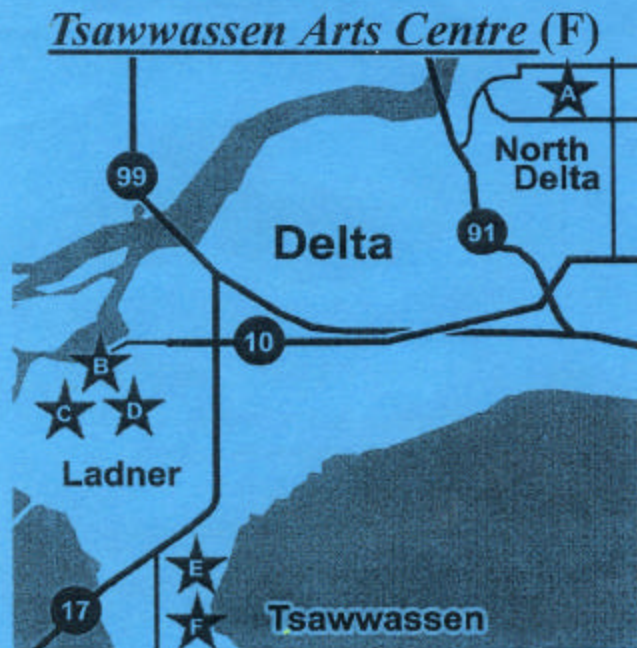

Tsawwassen Arts Centre

*** **EXHIBITION** *** (1172 – 56 Street) 943-9787
Hours for Viewing: 11 – 4 Mon – Fri, 2nd & 4th Sat
www.deltaartscouncil.com

Artists featured in artShots 2006

Alm, Edwin C.	Haley-Tsui, P	Newton, J. Neil
Anfield, Emily	Hansen, Tani	Oakes, Alex
Anfield, Mike	Hayes, Virginia	Pawsey, Ian, W.
Barclay, John	Henderson, Susan	Peters, Byron
Beitel - Farmer, Kieran	Hurst, Rosemarie	Pinto, Johann
Cawdell, Gerald	Jensen, Sandra	Rochford, Danielle
Chan, Poh	Kargl, Claudia	Rossicci, Eric
Chu, Nancy	Latondresse, Heather	Shapiro, Margaret
Claggett, Lynsey	Lee, Bernie	Shurman, Greg
Coridor, Norman	Lewis, Betteen	Stanick, Leslie
Cullen, Karoline	Liu, Lung	Stewart, Kerri
Dawe, Gregory	Logie, Ian	Tse, J.T.
Easterbrook, Ursula	MacArthur, Colin	Upton, Sharon
Goddard, Ray	MacDonald, Cim	Wong, Peter Y.S.
Green, Nancie	McIntosh, Simon	Wright, Richard
Hachey, Leasa	Mitchell, Natalie	
	Montague, Joseph	
	Neumeyer, Ron	